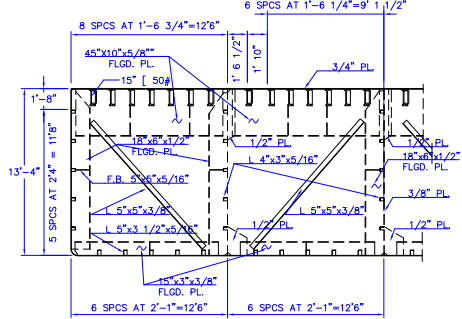

DECK PLAN

OUTBOARD PROFILE

HALF MIDBODY TRANSV. FRAME ON 5'9" SPACING

CANAL BARGE

Canal Barge Company, Inc.
 835 Union Street
 New Orleans, LA 70112
 Phone 504.581.2424
www.canalbarge.com

SCANTLING PLAN

200'x50'x13' 4"