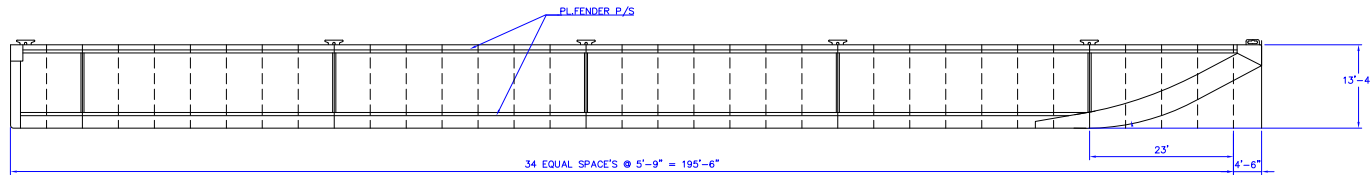

DECK PLAN

OUTBOARD PROFILE

HALF MIDBODY TRANSV. FRAME ON 5'9" SPACING

CANAL BARGE

Canal Barge Company, Inc.
 835 Union Street
 New Orleans, LA 70112
 Phone 504.581.2424
www.canalbarge.com

SCANTLING PLAN

200'x50'x13' 4"