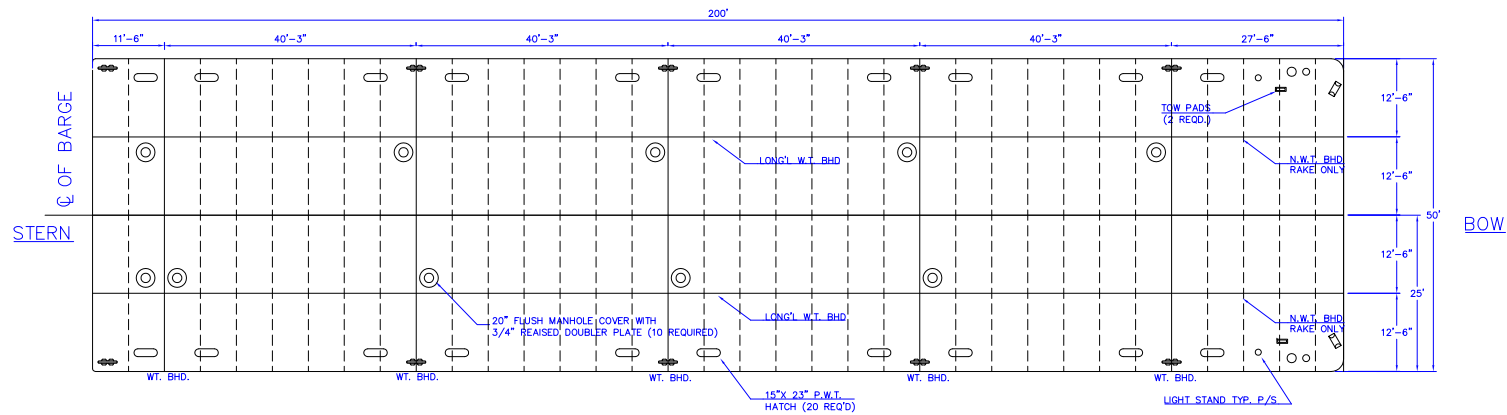

DECK PLAN

OUTBOARD PROFILE

HALF MIDBODY TRANSV. FRAME ON 5'9" SPACING

CANAL BARGE

Canal Barge Company, Inc.
 835 Union Street
 New Orleans, LA 70112
 Phone 504.581.2424
www.canalbarge.com

SCANTLING PLAN

200'x50'x13' 4"